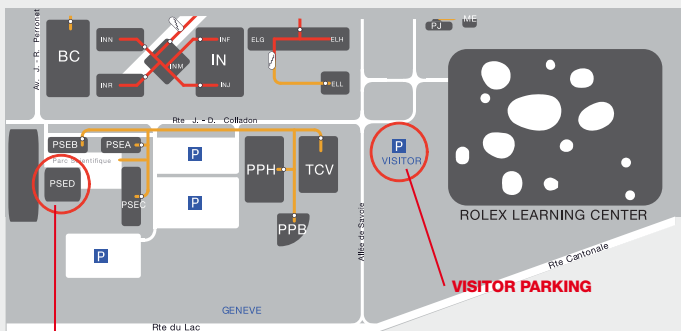

BY CAR

The main office of nVISO is roughly 45 minutes away from Geneva airport, 1 hour from Bern and 2.5 hours from Zurich. When arriving to Lausanne from Bern, Zurich, or Geneva :

- On the highway follow direction "Lausanne-Sud".
- Take the "EPFL-UNIL" exit.
- Follow the road for about 1km (direction Geneva).
- At the second roundabout turn right, into the EPFL campus.
- At the next roundabout, turn right into visitor parking.
- The PSE is on your left, about 300m down the road.

nVISO Sàrl main office is located on the 2nd floor of building D at the Technology Parc (PSE) on the site of the "Swiss Federal Institute of Technology" (EPFL), near Lausanne, Switzerland.

BY GPS

To find us by GPS navigation systems please use the following information :

Street name:	Rue Daniel Colladon	Postal Code:	1015
Number:	25	Latitude:	46.5173
City:	Lausanne	Longitude:	6.5630

BY PLANE AND TRAIN

Genève-Cointrin is the nearest airport (40 - 60 minutes by train). The train from Zürich Airport takes approximately 2h 30 to go to Lausanne. From these airports, you can take a train to Lausanne , then the Lausanne metro (Gare CFF > Gare du Flon > line M1 direction Renens). Arriving at Lausanne Gare CFF station, take the Metro across the street from the main entrance, direction "Flon". Change to "Metro Ouest" direction "Renens", exit at EPFL, follow the signs to the Information desk (i). Then follow south towards the Rolex Learning Center and at the round-about (see map detail), turn right toward the PSE.